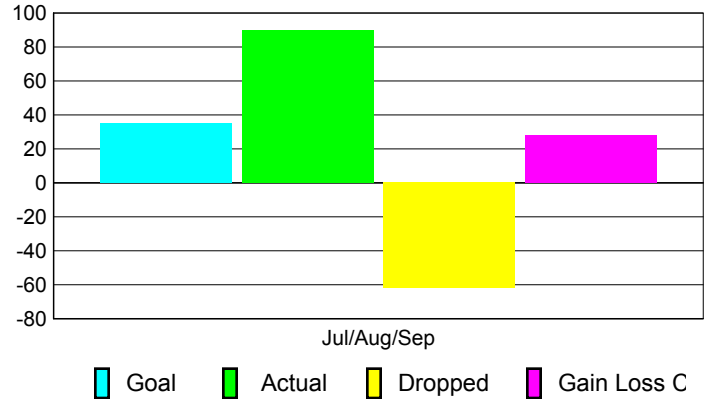

**Club Results 2010-2011**

Goal, New, Dropped, Gain/Loss

**MEMBERSHIP**

Membership Results  
2010-2011

Membership  
2009-2010

Month	Net Memb	Actual New	Actual Dropped	Gain/Loss of	Gain/Loss of
	Goal	Memb	Memb	Memb	Memb
Jul/Aug/Sep	35	90	-62	28	12
<b>Totals</b>	<b>35</b>	<b>90</b>	<b>-62</b>	<b>28</b>	<b>12</b>

**Membership Results 2010-2011**

Goal, New, Dropped, Gain/Loss

**Comparison of Club Gain/Loss**

Current Year Compared to the Previous Year

**Comparison of Membership Gain/Loss**

Current Year Compared to the Previous Year